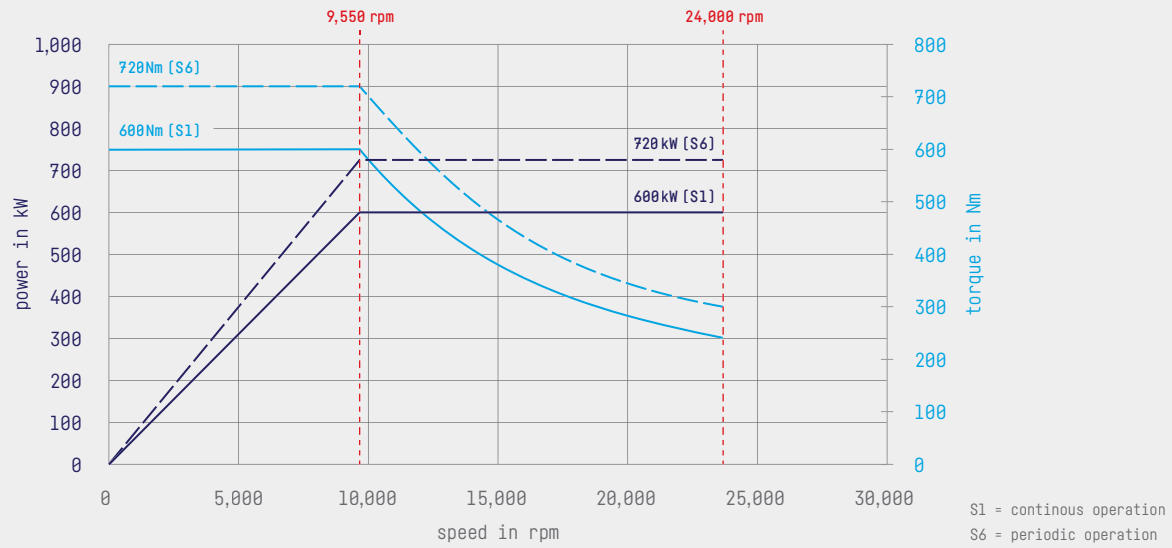

RIGBE PRODUCT OVERVIEW

Made by GTW

RigBe Torque

24,000 rpm
600 Nm
600 kW

RigBe Performance

28,000 rpm
450 Nm
400 kW

RigBe Speed

30,000 rpm
250 Nm
300 kW