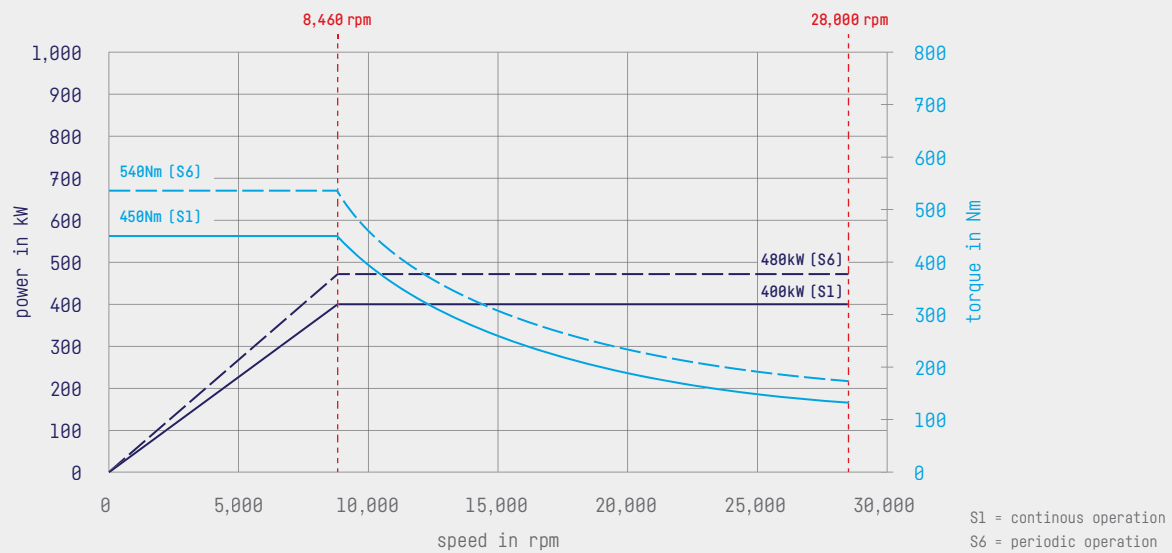

RIGBE PRODUCT OVERVIEW

Made by GTW

RigBe Torque

24,000 rpm
600 Nm
600 kW

RigBe Performance

28,000 rpm
450 Nm
400 kW

RigBe Speed

30,000 rpm
250 Nm
300 kW