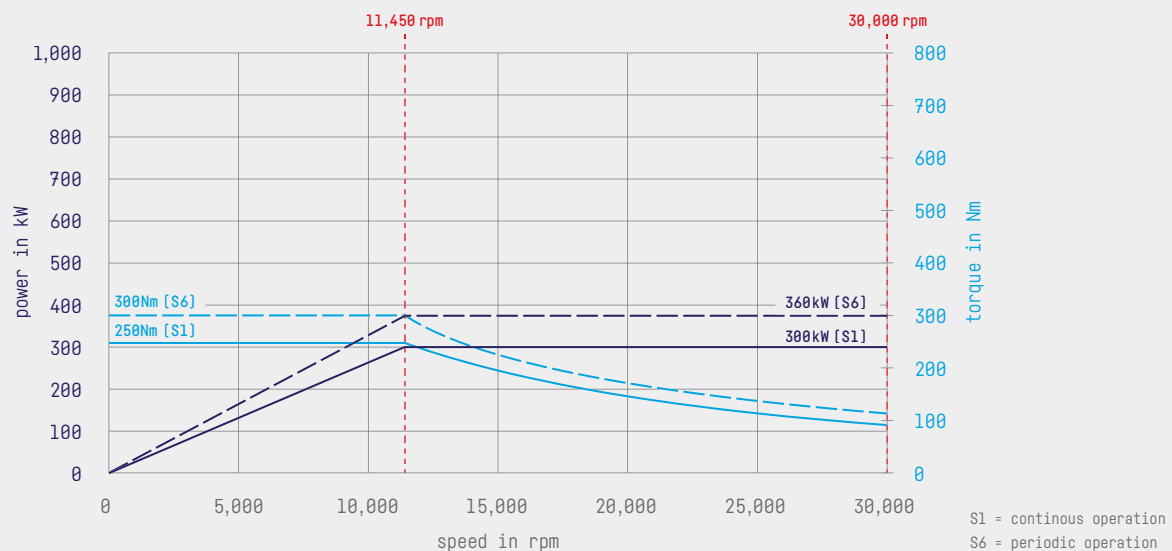

RIGBE PRODUCT OVERVIEW

Made by GTW

RigBe Torque

24,000 rpm
600 Nm
600 kW

RigBe Performance

28,000 rpm
450 Nm
400 kW

RigBe Speed

30,000 rpm
250 Nm
300 kW